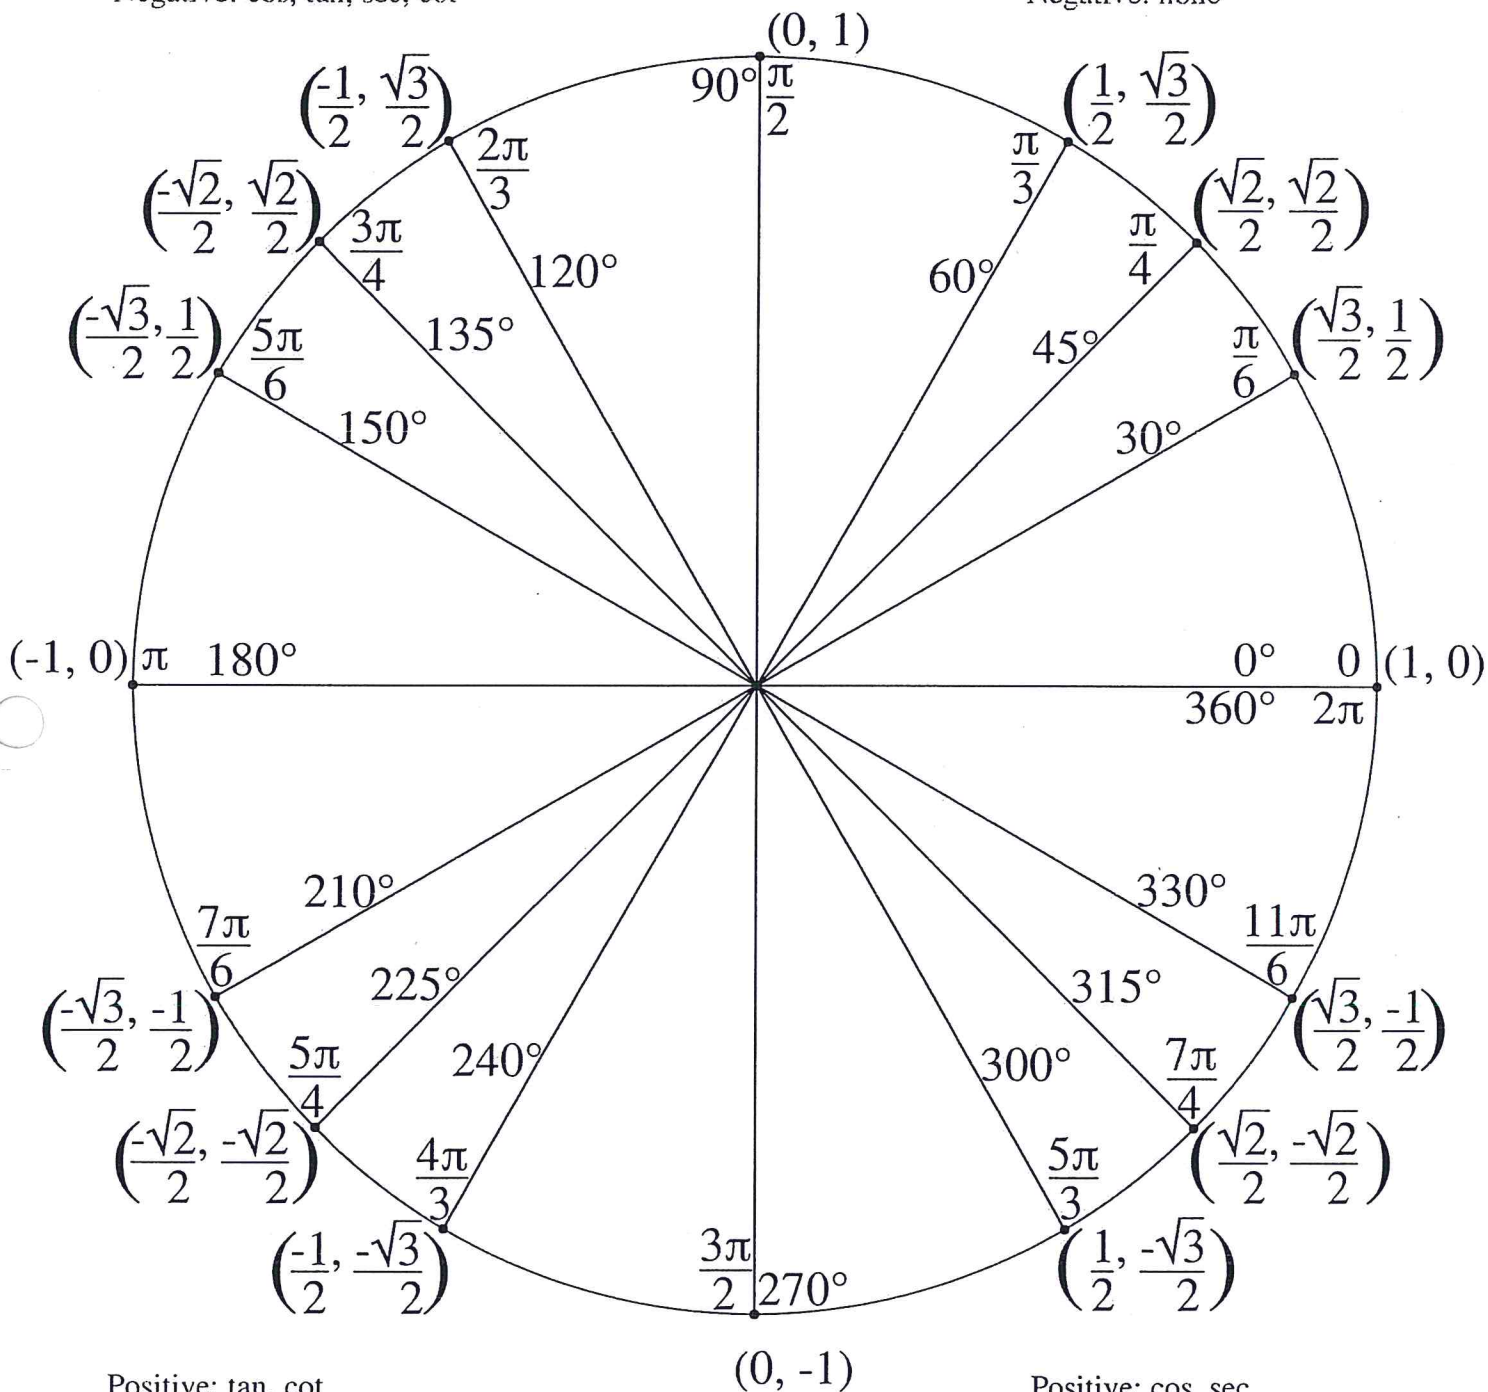

The Unit Circle

Positive: sin, csc
Negative: cos, tan, sec, cot

Positive: sin, cos, tan, sec, csc, cot
Negative: none

Positive: tan, cot
Negative: sin, cos, sec, csc

Positive: cos, sec
Negative: sin, tan, csc, cot